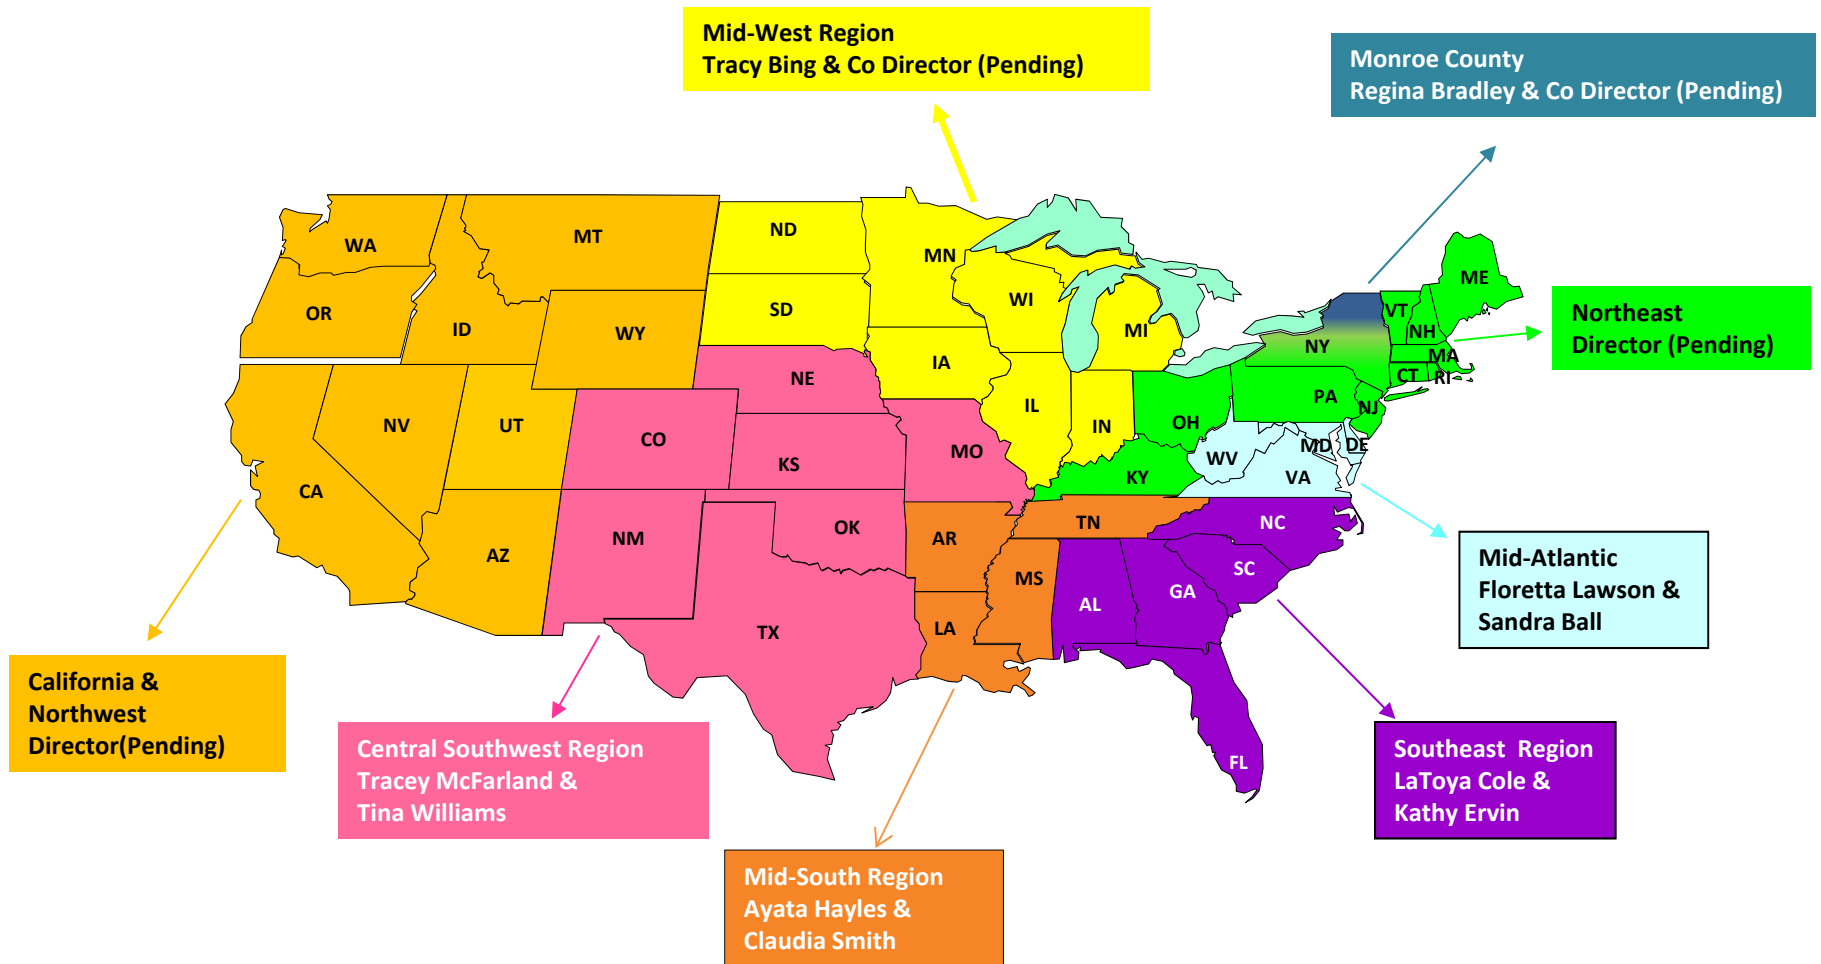

BWLC Chapters

BWLC is a Xerox sanctioned independent employee group that exists to aid in achieving company diversity and inclusion objectives.