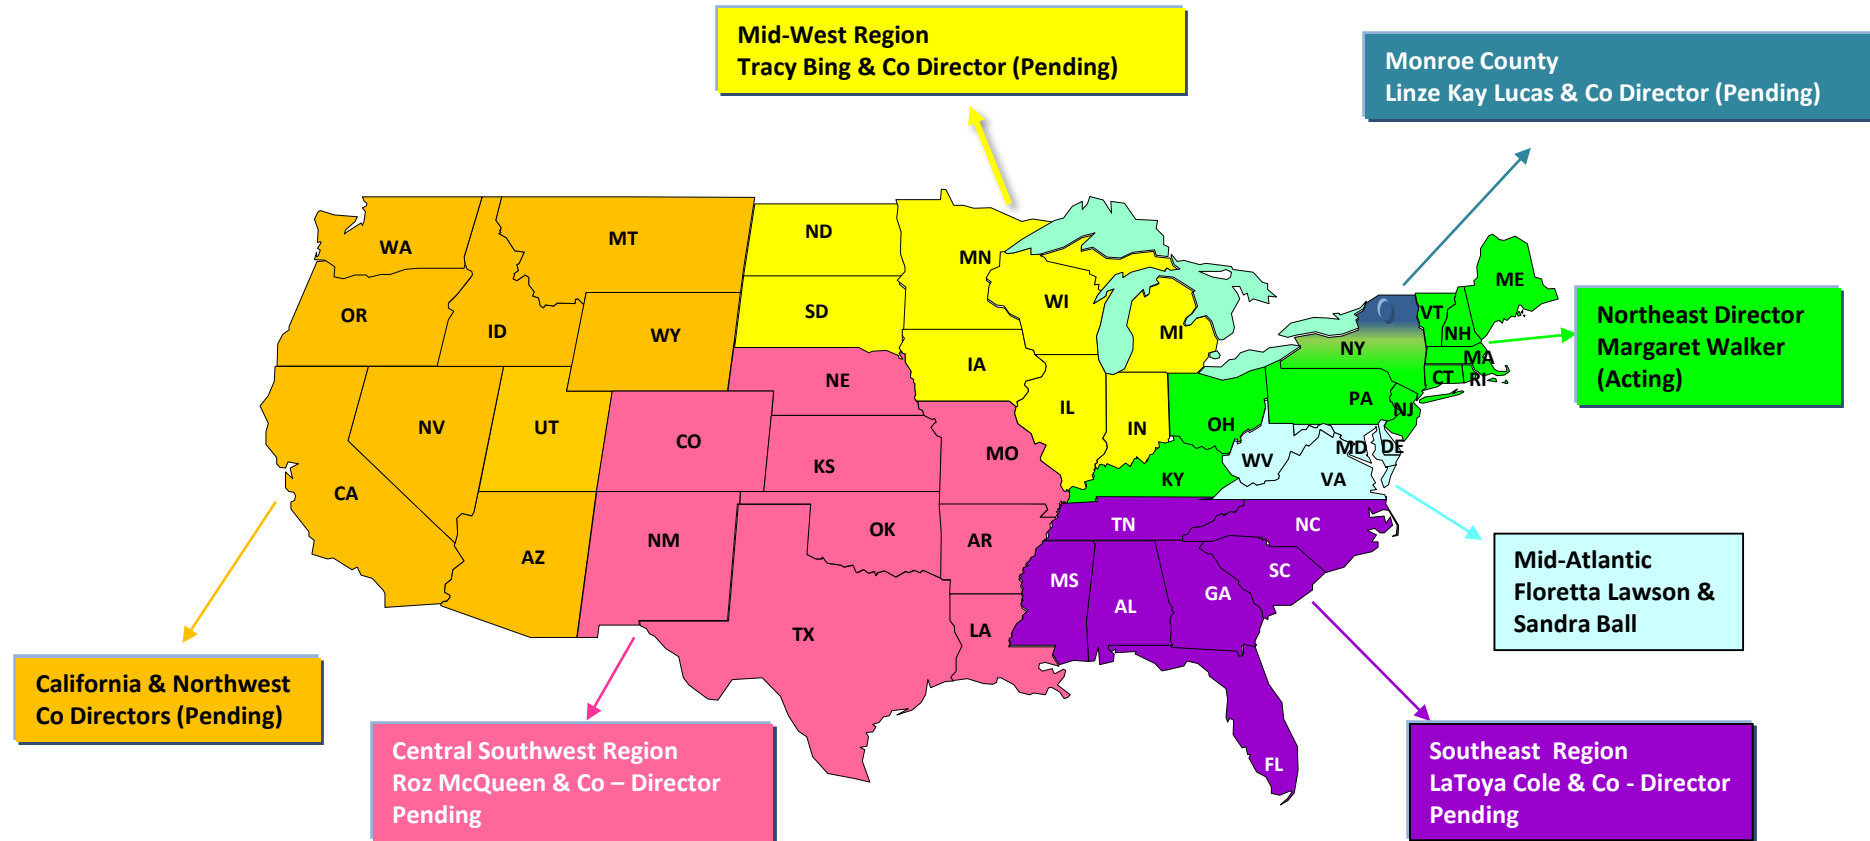

BWLC Chapters

BWLC is a Xerox recognized independent employee group that exists to aid in achieving company diversity and inclusion objectives.